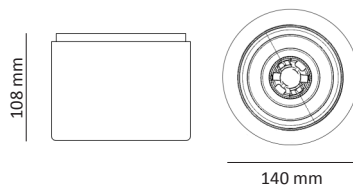

Finitura esterna disponibile in tre tonalità di colore

Hi
CRI DIMM

1,4kg

E_M

dissipatore in alluminio
corpo in alluminio tornito
ottica in policarbonato
schermo in metacrilato

Iride 11 Ceiling MD					
Modello	Temperatura colore	Flusso luminoso	Alimentazione	V/CC	W
IRD-11-BT-CLN-HW	2700°K CRI80	1820 lm	350mA	11W	
IRD-11-BT-CLN-WW	3000°K CRI80	1930 lm	350mA	11W	
IRD-11-BT-CLN-NW	4000°K CRI80	1990 lm	350mA	11W	
IRD-11-BT-CLN-CW	5000°K CRI80	2020 lm	350mA	11W	
IRD-11-BT-CLN-HW90	2700°K CRI90	1560 lm	350mA	11W	
IRD-11-BT-CLN-WW90	3000°K CRI90	1640 lm	350mA	11W	
IRD-11-BT-CLN-HW97	2700°K CRI97	1330 lm	350mA	11W	
IRD-11-BT-CLN-WW97	3000°K CRI97	1420 lm	350mA	11W	
IRD-11-AC-CLN-HW	2700°K CRI80	1820 lm	230Vac	12W	
IRD-11-AC-CLN-WW	3000°K CRI80	1930 lm	230Vac	12W	
IRD-11-AC-CLN-NW	4000°K CRI80	1990 lm	230Vac	12W	
IRD-11-AC-CLN-CW	5000°K CRI80	2020 lm	230Vac	12W	
IRD-11-AC-CLN-HW90	2700°K CRI90	1560 lm	230Vac	12W	
IRD-11-AC-CLN-WW90	3000°K CRI90	1640 lm	230Vac	12W	
IRD-11-AC-CLN-HW97	2700°K CRI97	1330 lm	230Vac	12W	
IRD-11-AC-CLN-WW97	3000°K CRI97	1420 lm	230Vac	12W	